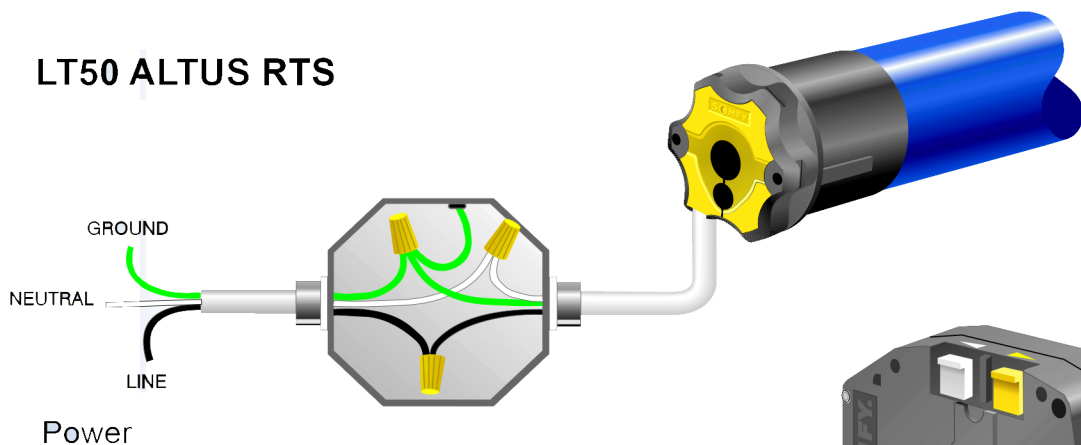

Somfy Altus Motor Wiring Diagram

LT50 ALTUS RTS

LT50 RTS CMO

Note: Only RTS and ILT motors can be wired in parallel.

LT50 ALTUS RTS AND LT50 RTS CMO MOTOR WIRING COLOR CODE

120V AC	CODE
BLACK	(H) HOT
WHITE	(N) NEUTRAL
GREEN	(G) GROUND