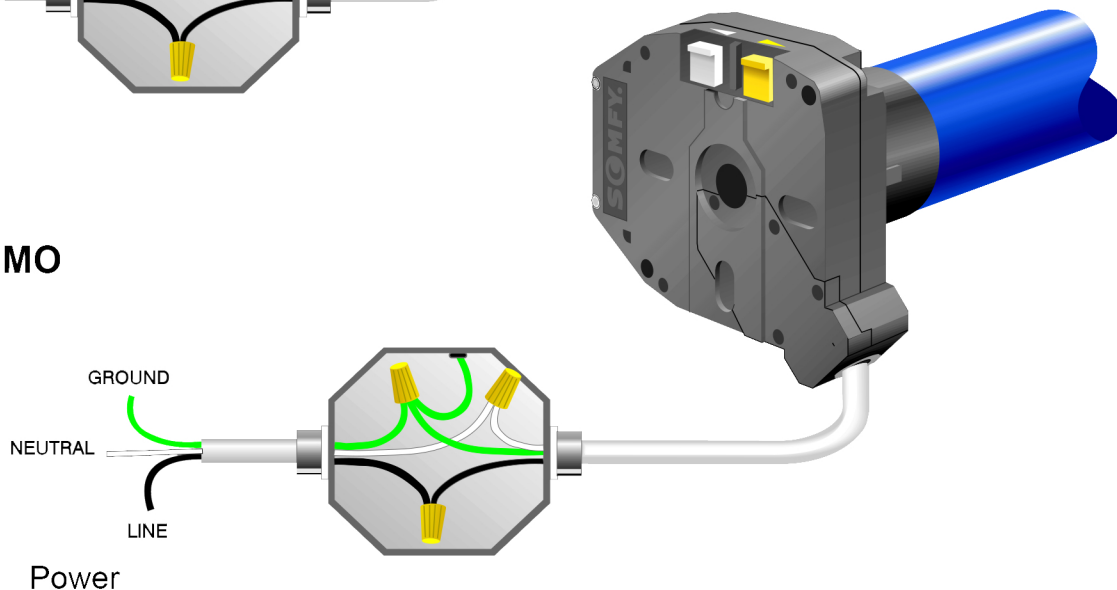

Somfy Altus Motor Wiring Diagram

LT50 ALTUS RTS

LT50 RTS CMO

Note: Only RTS and ILT motors can be wired in parallel.

LT50 ALTUS RTS AND LT50 RTS CMO MOTOR WIRING COLOR CODE

120V AC	CODE
BLACK	(H) HOT
WHITE	(N) NEUTRAL
GREEN	(G) GROUND