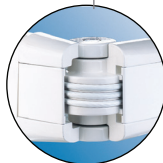

VERSATILITY

Perfecta's well-devised mounting system enables you to install almost anywhere. A variety of strong mounting brackets permit a solid installation that match every architectural style.

STRONGER ARMS

Extra strong Perfecta arms are fitted with special, durable cables and three springs to lessen fabric sag. Smaller projection arms are fitted with three cables and two springs.

VERTICAL FLEXIBILITY

The patented tilting installation bracket is the core piece of every Perfecta awning. When the awning extends, it sets the front bar to the preadjusted position; simultaneously it activates the automatic steel wind-lock. This limits the vertical lift of the arms to protect against windy conditions.

SHEATHED CABLES

New plastic sheathed cables add longevity to the lateral arms used in all Perfecta products.

HORIZONTAL FLEXIBILITY

Horizontal flexibility allows the force of the wind to be absorbed into the ball and socket style front bar connector. This allows for maximum strength through a total range of motion.