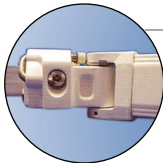

E-Z ADJUSTMENTS

Our optional E-Z Pitch adjustment package allows you to easily change the pitch of your awning whenever you choose.

SUPERIOR FABRIC PROTECTION

Only Perfecta offers patented tilting arms which permit the curved front bar to fit snugly against the fabric on the roller tube. This allows the entire cloth cover to be totally protected under the hood for eliminating weather exposure. A clean cover looks better and lasts longer.

VERSATILITY

Perfecta's well-devised mounting system enables you to install almost anywhere. A variety of strong mounting brackets permit a solid installation that match every architectural style.

STRONGER ARMS

Extra strong Perfecta arms are fitted with special, durable cables and three springs to lessen fabric sag. Smaller projection arms are fitted with three cables and two springs.

VERTICAL FLEXIBILITY

The patented tilting installation bracket is the core piece of every Perfecta awning. When the awning extends, it sets the front bar to the preadjusted position; simultaneously it activates the automatic steel wind-lock. This limits the vertical lift of the arms to protect against windy conditions.

SHEATHED CABLES

New plastic sheathed cables add longevity to the lateral arms used in all Perfecta products.

HORIZONTAL FLEXIBILITY

Horizontal flexibility allows the force of the wind to be absorbed into the ball and socket style front bar connector. This allows for maximum strength through a total range of motion.