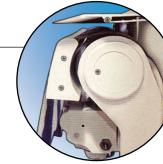

SUPERIOR FABRIC PROTECTION

Only Perfecta offers patented tilting arms which permit the curved front bar to fit snugly against the fabric on the roller tube. This allows the entire cloth cover to be totally protected under the hood for eliminating weather exposure. A clean cover looks better and lasts longer.

VERSATILITY

Perfecta's well-devised mounting system enables you to install almost anywhere. A variety of strong mounting brackets permit a solid installation that match every architectural style.