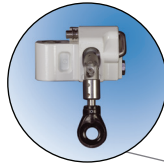

E-Z ADJUSTMENTS

Our optional E-Z Pitch adjustment package allows you to easily change the pitch of your awning whenever you choose.

SUPERIOR FABRIC PROTECTION

Only Perfecta offers patented tilting arms which permit the curved front bar to fit snugly against the fabric on the roller tube. This allows the entire cloth cover to be totally protected under the hood for eliminating weather exposure. A clean cover looks better and lasts longer.

Extra strong Perfecta arms are fitted with special, durable cables and three springs to lessen fabric sag. Smaller projection arms are fitted with three cables and two springs.

VERTICAL FLEXIBILITY

The patented tilting installation bracket is the core piece of every Perfecta awning. When the awning extends, it sets the front bar to the preadjusted position; simultaneously it activates the automatic steel wind-lock. This limits the vertical lift of the arms to protect against windy conditions.

SHEATHED CABLES

New plastic sheathed cables add longevity to the lateral arms used in all Perfecta products.

HORIZONTAL FLEXIBILITY

Horizontal flexibility allows the force of the wind to be absorbed into the ball and socket style front bar connector. This allows for maximum strength through a total range of motion.